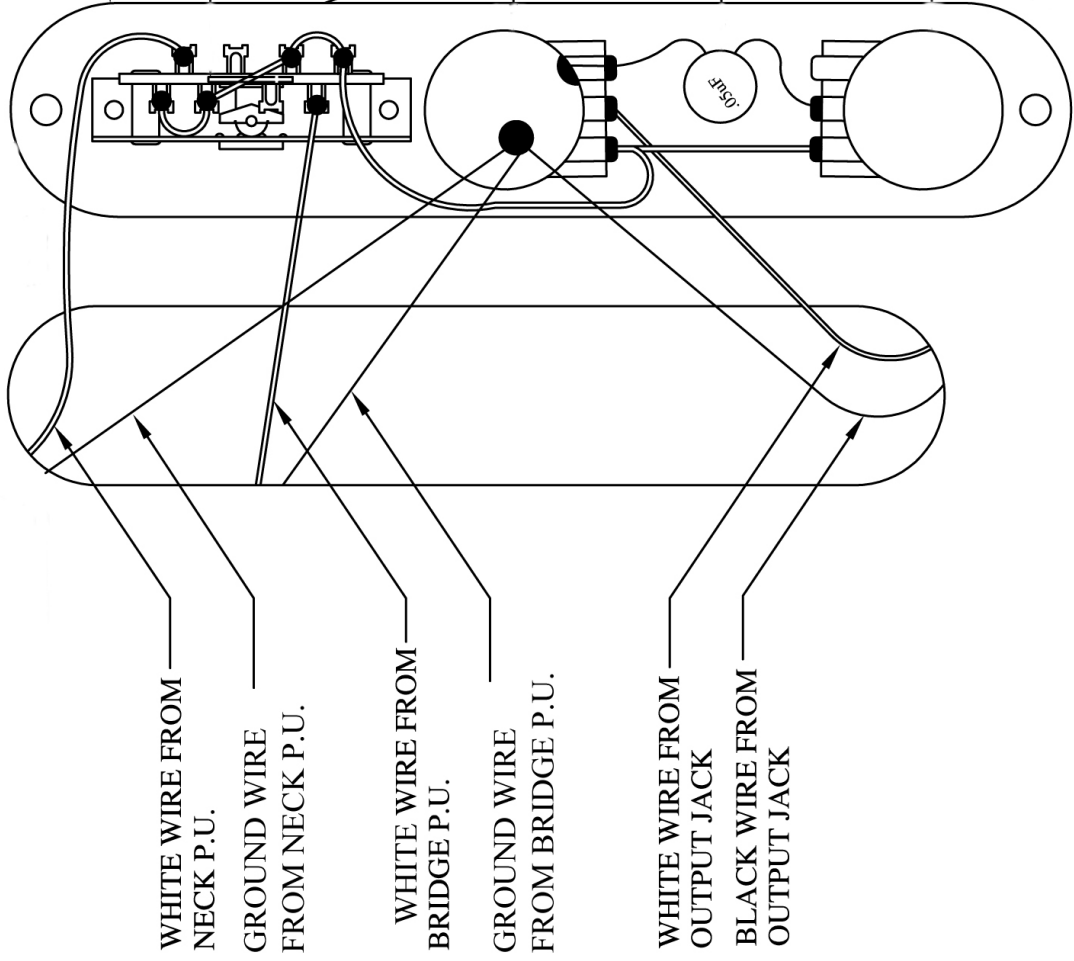

EVOR 50'S STYLE TELE
WIRING DIAGRAM

**MAKE SURE ALL GROUNDS
ARE ALL SOLDERED TO
THE VOLUME POT**